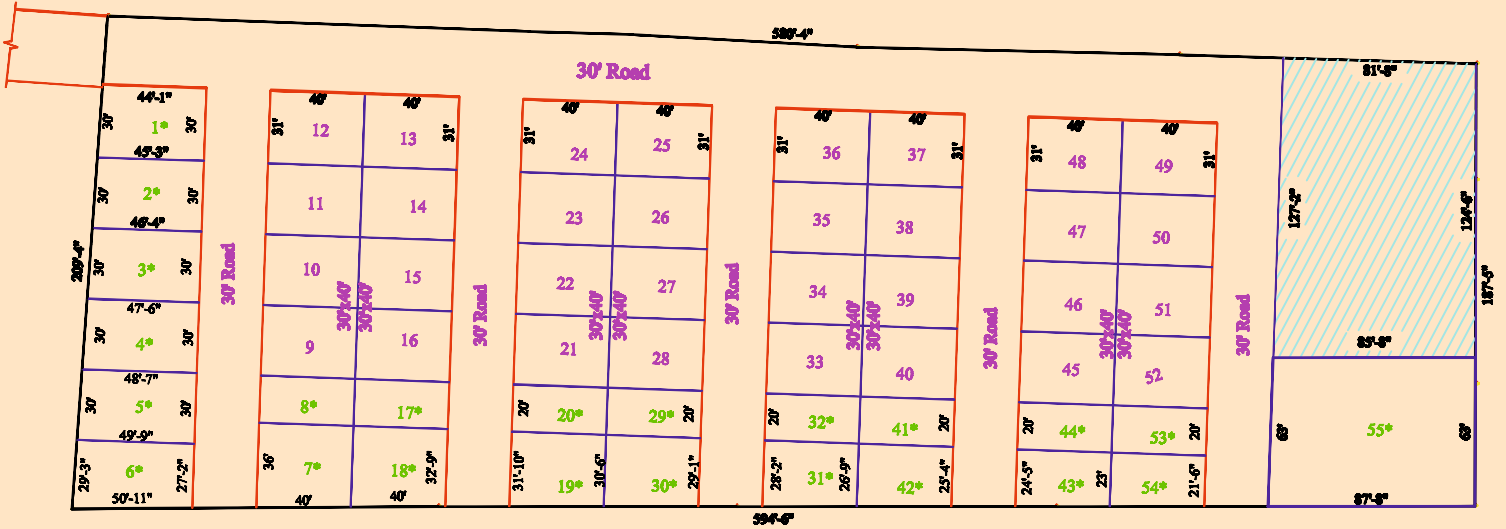

**BANK
LOAN
AVAILABLE**

ELECTRONIC CITY

LOCATION ADVANTAGE:

Electronic city is well connected to prime locations, schools, colleges, hospitals, shopping, malls, tourist spots, it's a healthy and hygiene living environment. It's easy to connect to NICE ROAD, due to IT Hubs on Electronic city road the land Appreciation is always booming higher.

AMENITIES

- Main Entrance
- Gated Community
- Street lights
- Individual EB lines
- 24hrs security
- 30 Ft Tar Road
- Water connection for individual plots
- Well planned drainage / Sewage lines

SHOPPING

- ARICADE Corner
- Sky Wards Sun Park
- LEGACY Shopping Mall

#54, "Elegant Embassy" 12th Main Road,
27th Cross, 4th Block, Jayanagar Bangalore-11

www.oraiyangroups.com
info@oraiyangroups.com