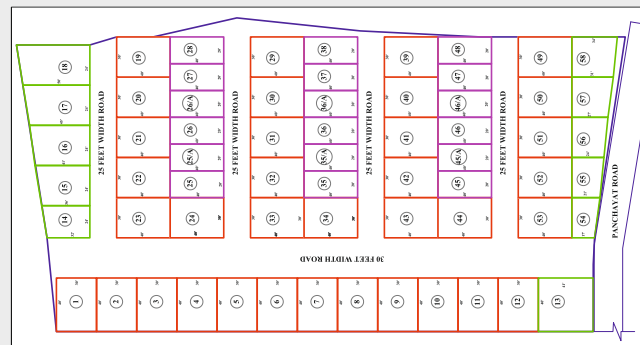

ORAIYAN GROUPS GOLDEN LEAF VILLA

at Anekal, Bangalore

Villa Starts from :
15/- Lakhs
onwards

PLOT DIMENSIONS

- 20 x 30 (600 Sqft.) @ ₹ 7.5/- Lakhs
- 30 x 40 (1200 Sqft.) @ ₹ 15/- Lakhs

VILLAS DIMENSIONS

- 1 BHK Villa just @ 15 Lakhs
- 2 BHK Villa (DUPLEX) : just @ 23 Lakhs
- 2 BHK Villa (Simplex) : just @ 30 Lakhs

PLOT DETAILS		
BL. NO.	PLOT SIZE	NO. OF SITE
01	20 x 40	10
02	30 x 40	30
03	41 x 40	11
04	000 SITE	10
TOTAL NO. OF SITES		61

NOT TO SCALE