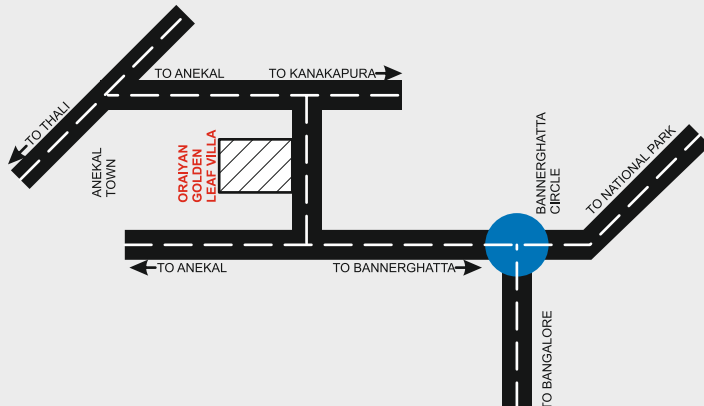

ORAIYAN GROUPS GOLDEN LEAF VILLA

at Anekal, Bangalore

Villa Starts from :
15/- Lakhs
onwards

PLOT DIMENSIONS

- 20 x 30 (600 Sqft.) @ ₹ 7.5/- Lakhs
- 30 x 40 (1200 Sqft.) @ ₹ 15/- Lakhs

VILLAS DIMENSIONS

- 1 BHK Villa just @ 15 Lakhs
- 2 BHK Villa (DUPLEX) : just @ 23 Lakhs
- 2 BHK Villa (Simplex) : just @ 30 Lakhs

HOSPITALS

ADITI HOSPITAL
 SRINIVASA NURSING HOME
 GANGA SPECIALITY HOSPITAL
 GOVERNMENT HOSPITAL
 VIJAYA NURSING HOME

GENERAL HIGHLIGHTS

NEAR BY BUS STOP
 NEAR BY CHURCH, TEMPLES AND MOSQUE
 NEAR BY BANK AND POLICE STATION
 ANEKAL THALLI MAIN ROAD

BASIC AMENITIES

Black Top Road
 Drainage
 Sewage
 Electricity
 Borewell Water
 Park
 Car Parking & Many More

SCHOOLS AND COLLEGES

ALLIANCE UNIVERSITY
 VIDHATHA GLOBAL SCHOOL
 ST. JOSEPH'S SCHOOL
 SRI GURUJIVIDYANIKETANA SCHOOL
 SPOORTHY INTERNATIONAL SCHOOL
 SAI RAM COLLEGE
 AKSHARA PU & DEGREE COLLEGE

PLOT DETAILS		
BL. NO.	PLOT SIZE	NO. OF SITE
01	20 x 40	10
02	30 x 40	30
03	41 x 40	11
04	000 SITE	10
TOTAL NO. OF SITES		61

NOT TO SCALE